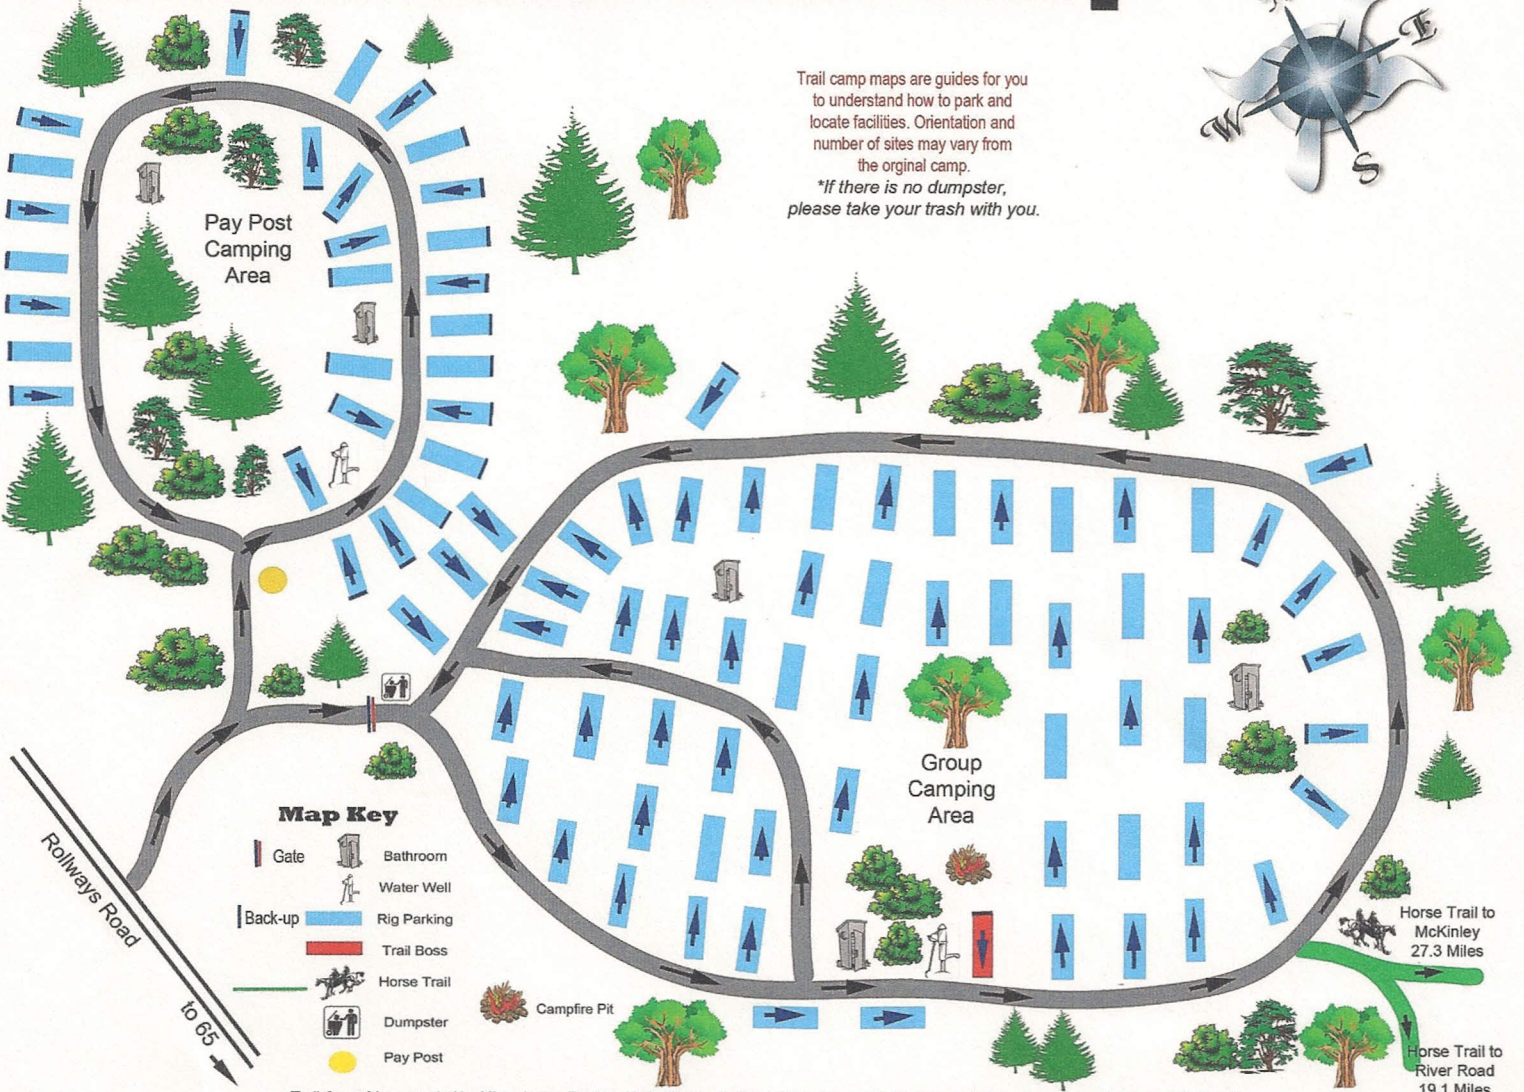

# South Branch Trail Camp

Trail camp maps are guides for you to understand how to park and locate facilities. Orientation and number of sites may vary from the original camp.  
*\*If there is no dumpster, please take your trash with you.*

Trail Camp Maps created by Mirror Image Design: Kathy Kruch - [kalkruch@gmail.com](mailto:kalkruch@gmail.com) with the help of Pat Brown, Theresa Gunders and Chris Rayner.

South Branch Trail Camp is located in Iosco County North East of West Branch. From Highway 65 North of Hale, turn left onto Rollaways Road, camp is about 2 miles north on the East (Right) side of the road.